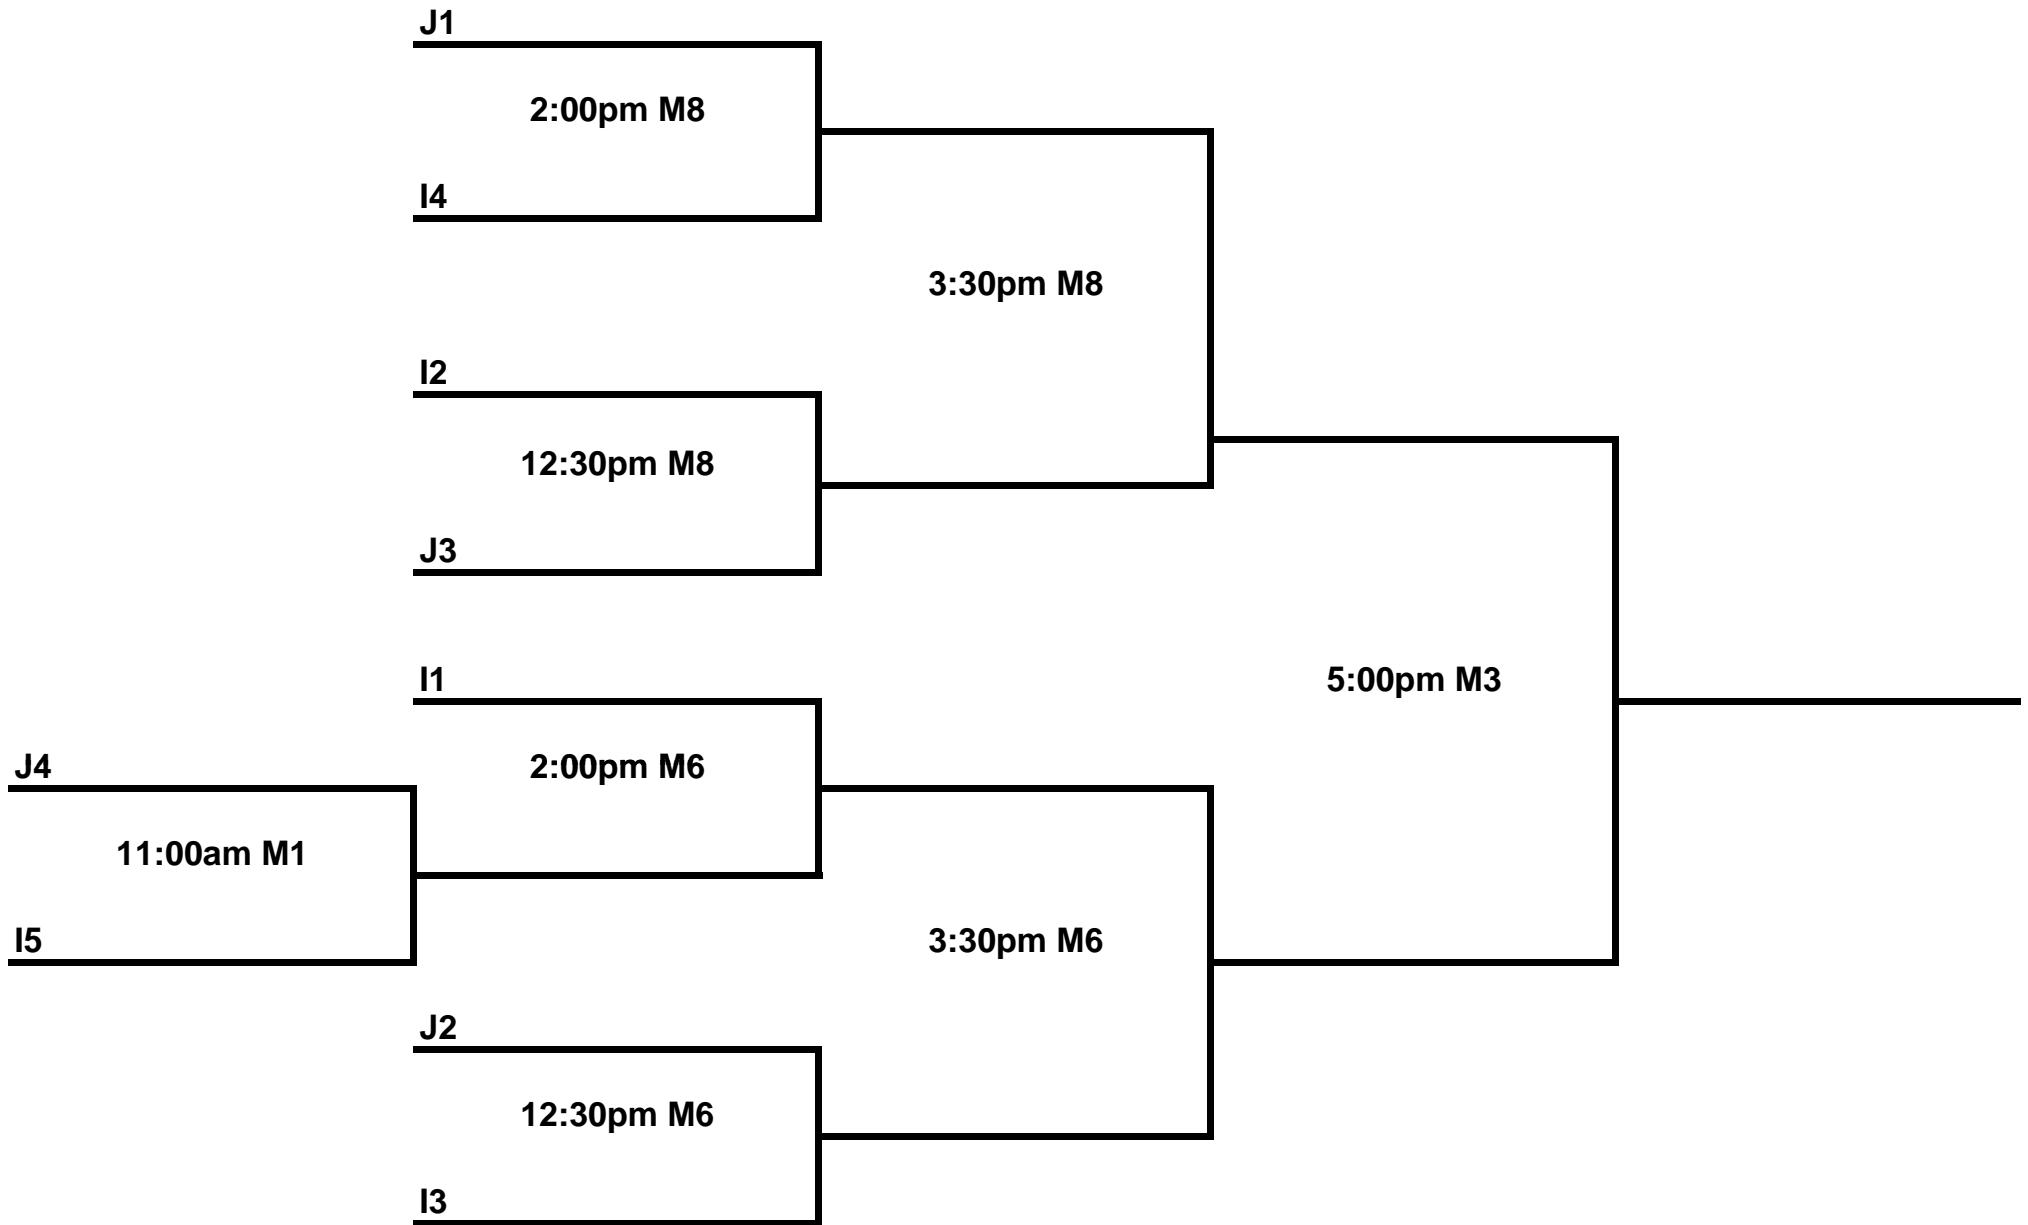

18U Sunday Bracket
Fields of Dreams-Boardman

Master Schedule

FIELDS OF DREAMS-BOARDMAN

FRI	SB1	SB2	M1	M3	M6	M8
5:30	D2-D6	H3-H6	A4-A5	B2-B4	C3-C4	
7:00	D1-D2	J1-J4	A3-B5	E1-E5	F2-F6	I3-I5
8:30		G2-G5				

FIELDS OF DREAMS-BOARDMAN

SAT	SB1	SB2	M1	M3	M6	M8
8:00	C4-C5	G1-G3	E2-E3	F3-F4	D3-D5	H4-H5
9:30	C1-C2	G4-G6	E3-E4	F1-F4	D4-D6	H1-H2
11:00	C1-C4	G1-G5	E2-E5	F3-F5	D1-D3	H1-H4
12:30	C2-C5	G3-G6	E1-E4	F1-F2	D4-D5	H2-H5
2:00	C3-C6	G2-G4	E3-E5	F4-F5	D2-D5	H3-H4
3:30	C1-C6	G3-G5	E1-E2	F3-F6	D3-D6	H1-H6
5:00	C3-C5	G1-G4	D2*-E4	F1-F6	D1-D4	H3-H5
6:30	C2-C6	G2-G6		F2-F5		H2-H6

McCUNE PARK-CANFIELD

SAT	#1	#4	#3	#8
8:00	I1-I2	J2-J3	A1-A2	B1-B3
9:30	I3-I4	J2-J4	A3-A4	B2-B5
11:00	I1-I4	J3-J4	A1-A5	B1-B4
12:30	I2-I5	J1-J2	A2-A3	B2-B3
2:00	I1-I3	J4*-I5	A1-A4	B1-B5
3:30	I2-I4	J1-J3	A2-A5	B3-B4
5:00				
6:30				

FIELDS OF DREAMS-BOARDMAN

SUN	SB1	SB2	M1	M3	M6	M8
8:00		16U		16U		
9:30	12U	16U	12U	16U	16U	16U
11:00		16U	18U	16U	16U	16U
12:30	12U	16U	12U	16U	18U	18U
2:00	12U	16U	12U	16U	18U	18U
3:30	12U	16U	12U	16U	18U	18U
5:00	12U	16U		18U		
6:30						

McCUNE PARK-CANFIELD

SUN	#3	#8	#9	#5
8:00	14U			
9:30	14U	14U	14U	14U
11:00	14U	14U	14U	14U
12:30	14U	14U	14U	14U
2:00	14U	14U		
3:30	14U			
5:00				
6:30