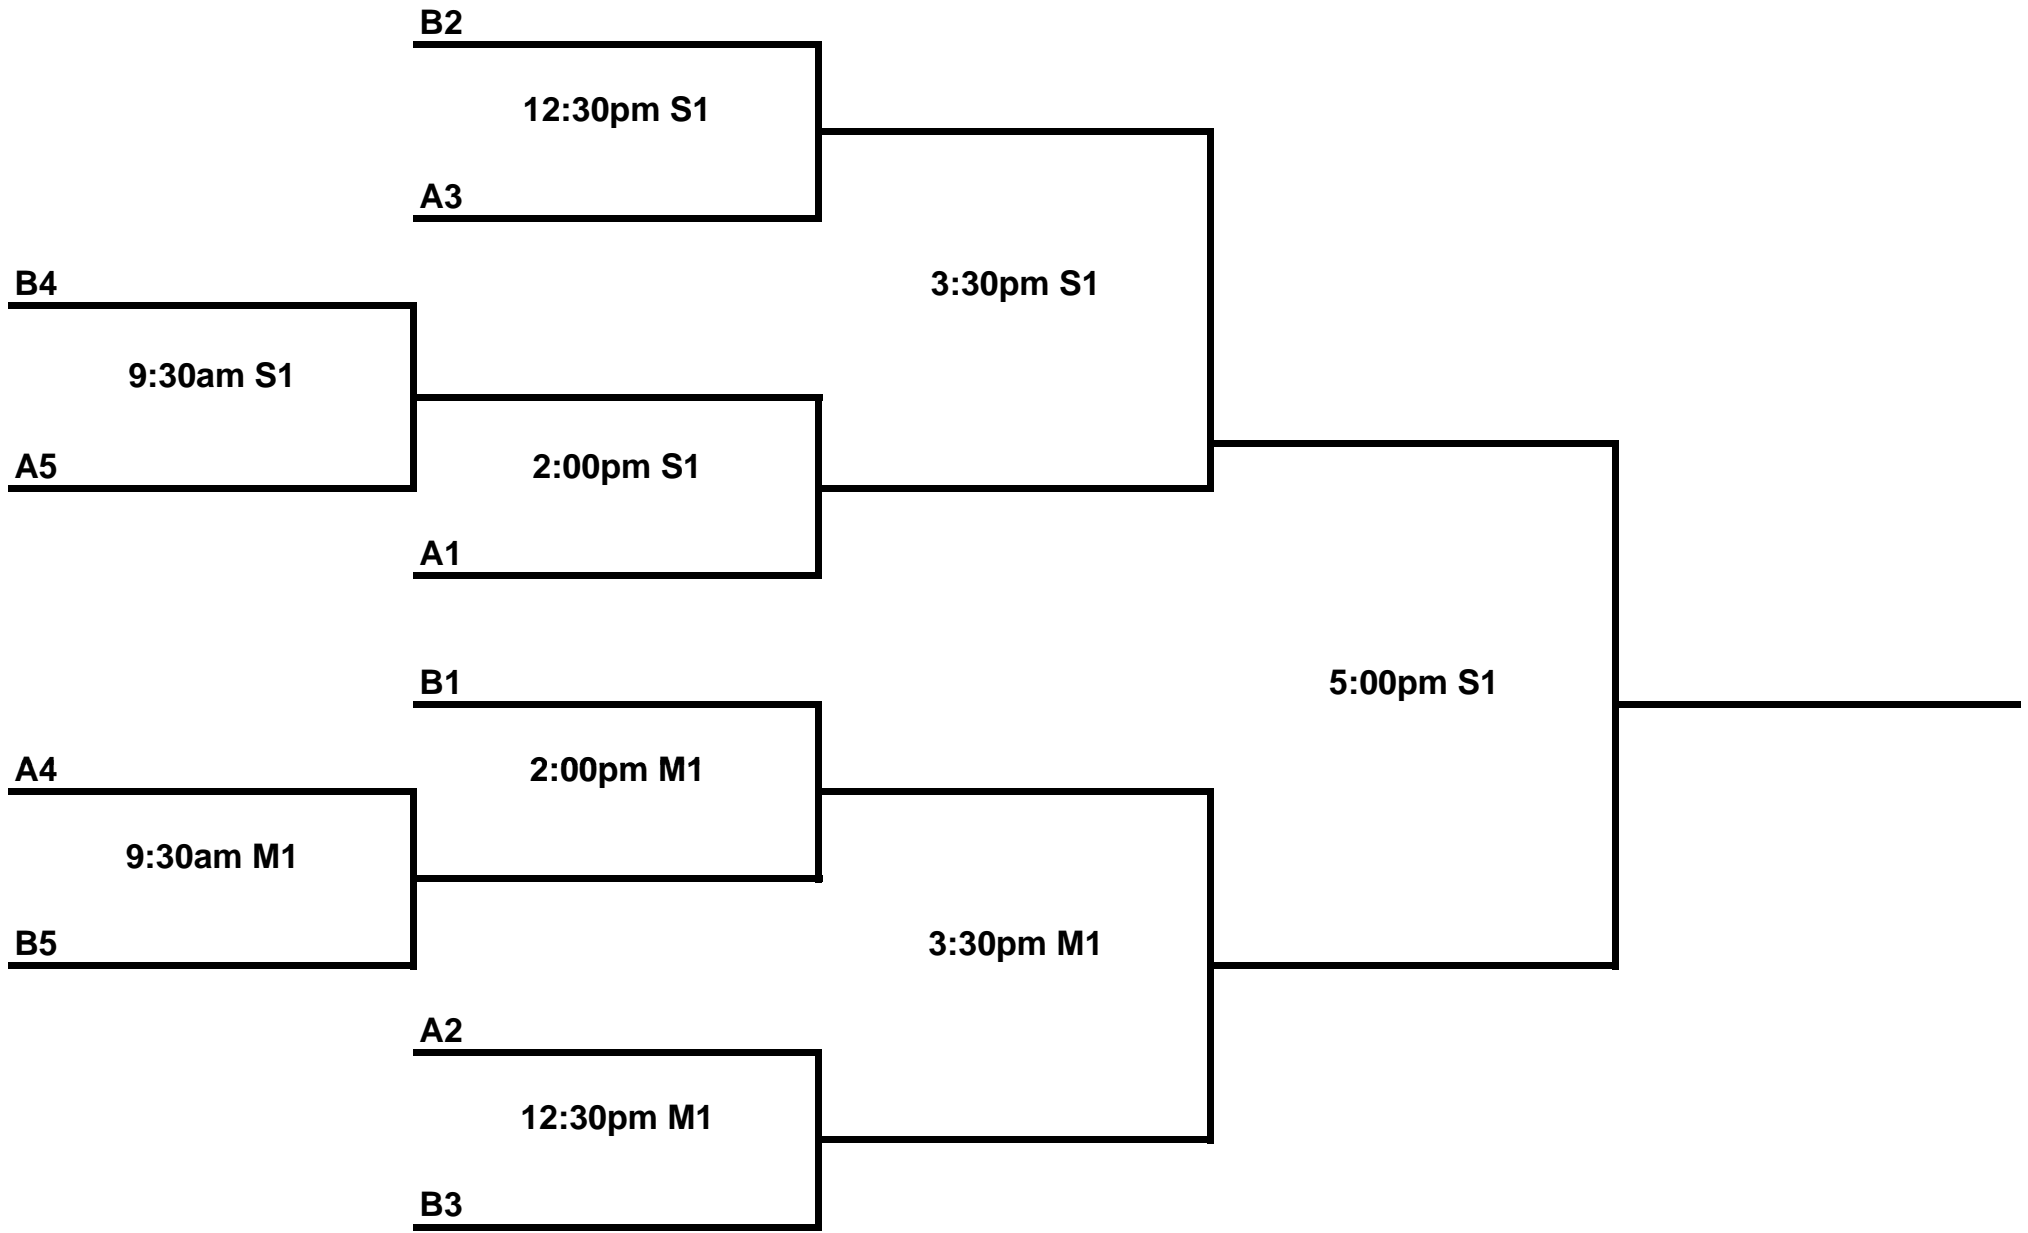

12U Sunday Bracket
Fields of Dreams-Boardman