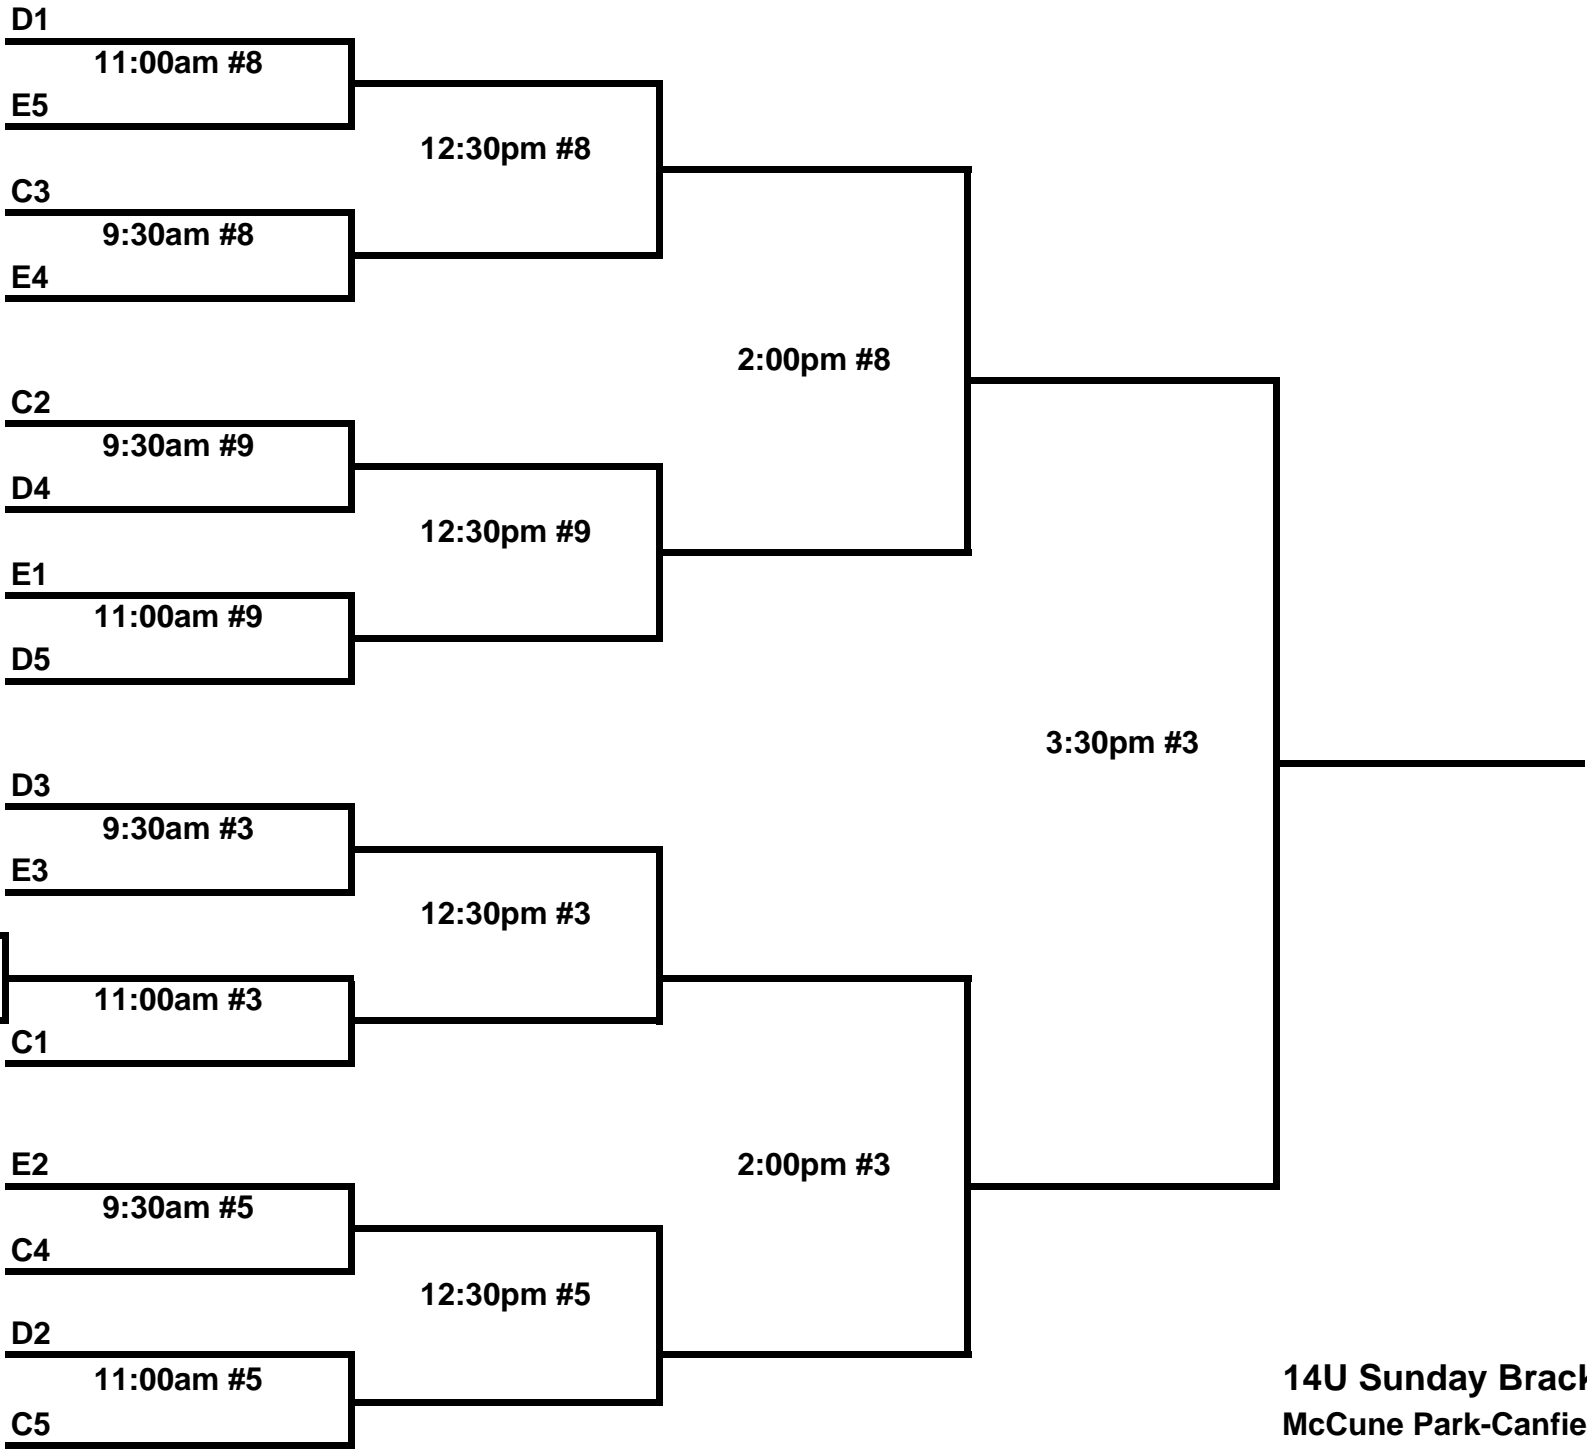

**14U Sunday Bracket
McCune Park-Canfie**