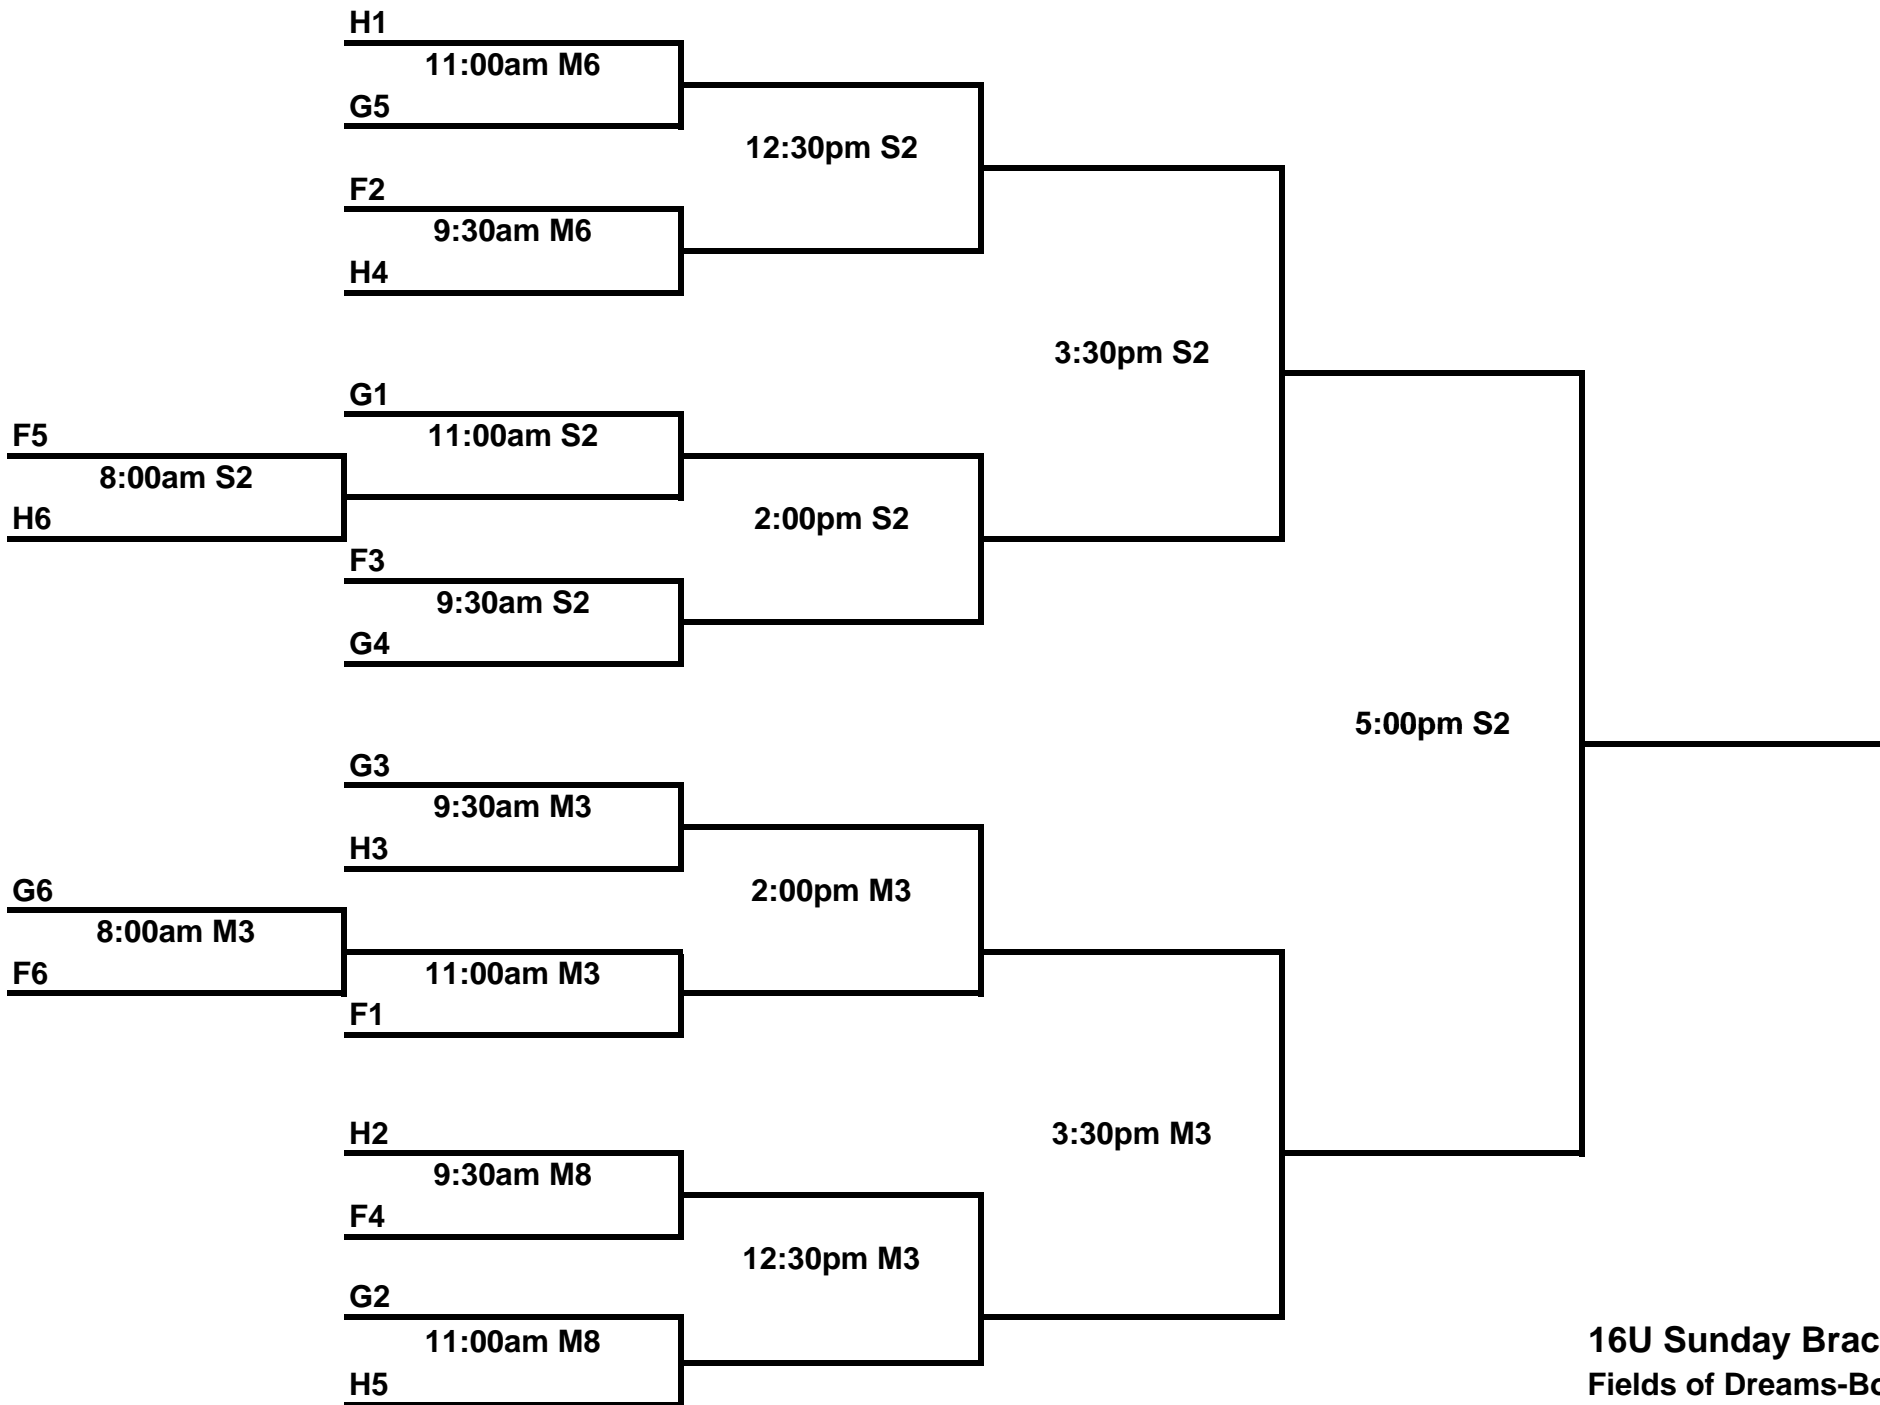

16U Sunday Bracket
Fields of Dreams-Boardman